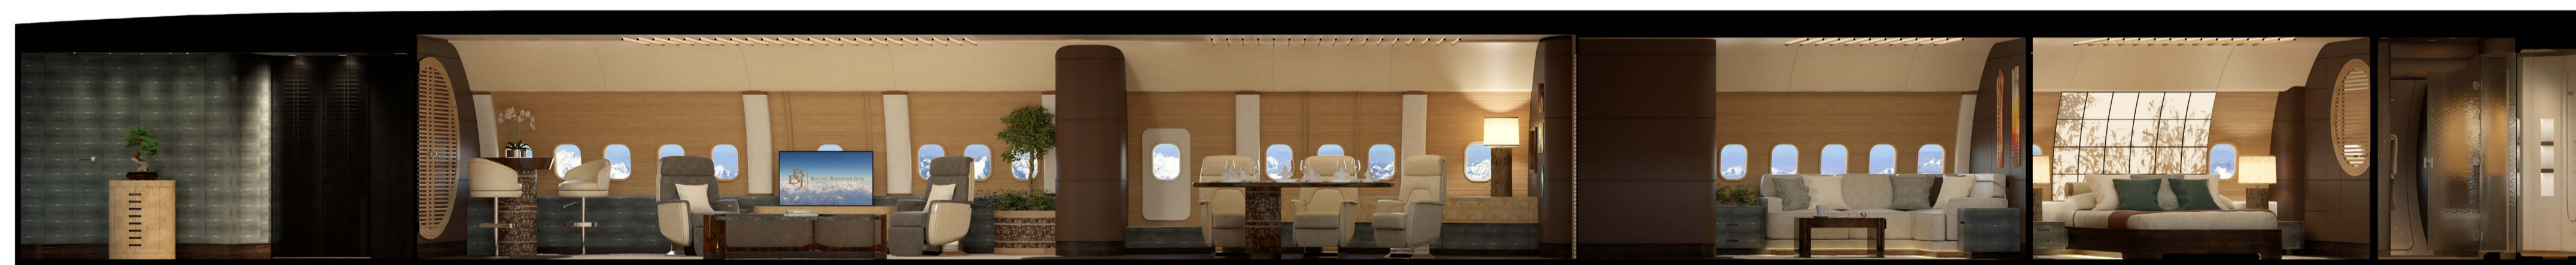

BOEING BUSINESS JETS

BBJ 737 MAX

Image courtesy: Mark Berryman Design

Unmatched combination of range, comfort, and space

Image courtesy: Mark Berryman Design

Range capability

- BBJ 737-7
- BBJ 737-8
- BBJ 737-9

- NBAA rules
- 50% winds (limiting direction)
- 3% airway allowance
- Range with 8 passengers and baggage

	BBJ 737-7	BBJ 737-8	BBJ 737-9
Maximum cabin altitude	6,500 ft	6,500 ft	6,500 ft
8 passenger range	12,000 km 6,500 nmi	11,800 km 6,350 nmi	11,700 km 6,320 nmi
Cabin area	82.1 m ² 884 ft ²	95.2 m ² 1,025 ft ²	104 m ² 1,120 ft ²
Cargo volume	31.8 m ³ 1,125 ft ³	43.2 m ³ 1,526 ft ³	50.8 m ³ 1,797 ft ³
Total (variable) operating cost/hr	\$5,235	\$5,436	\$5,700