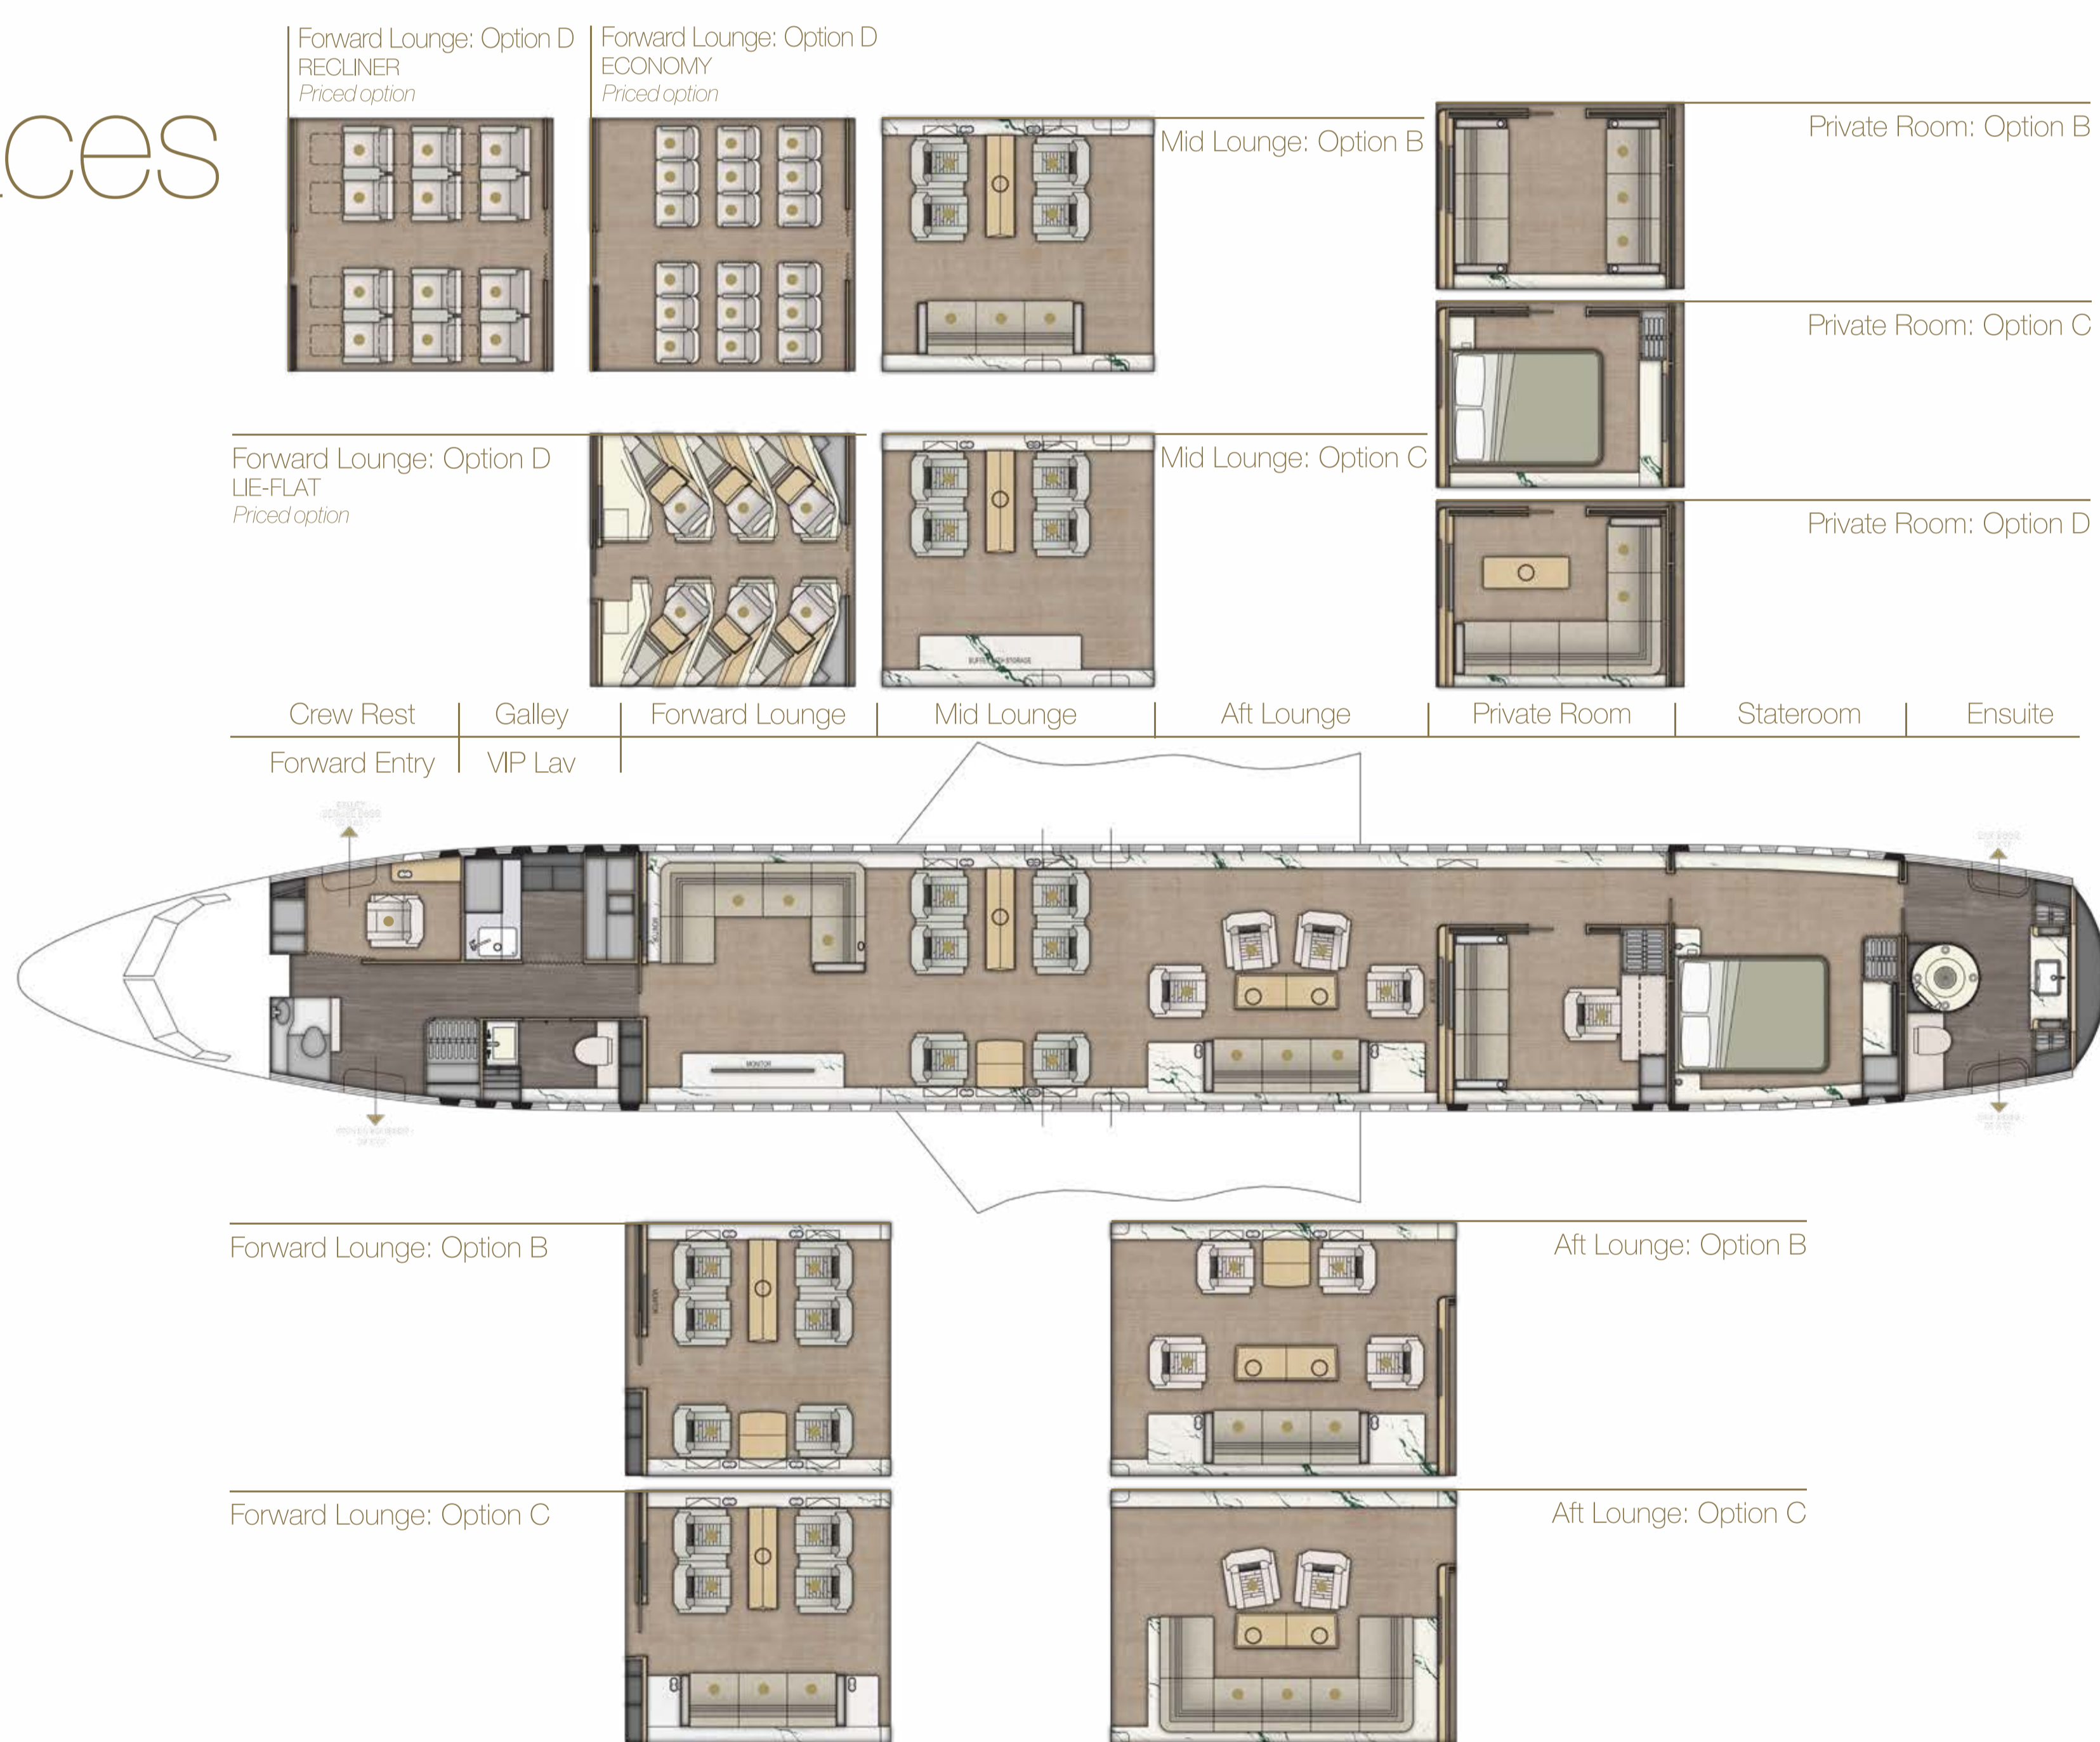

BBJ | SELECT

A new offering available on the BBJ 737-7

Custom

216 possible interior layouts

Accelerated

Ready for service sooner

Simple

Single contract with Boeing

SELECT your spaces

13 to 36 Passengers
Configuration dependent

• Occupiable for taxi, takeoff, and landing

PRELIMINARY CONFIGURATIONS

SELECT your style

Curated color palettes can be used as is, or further customized for a unique look

Serene

Earthbound

Midnight