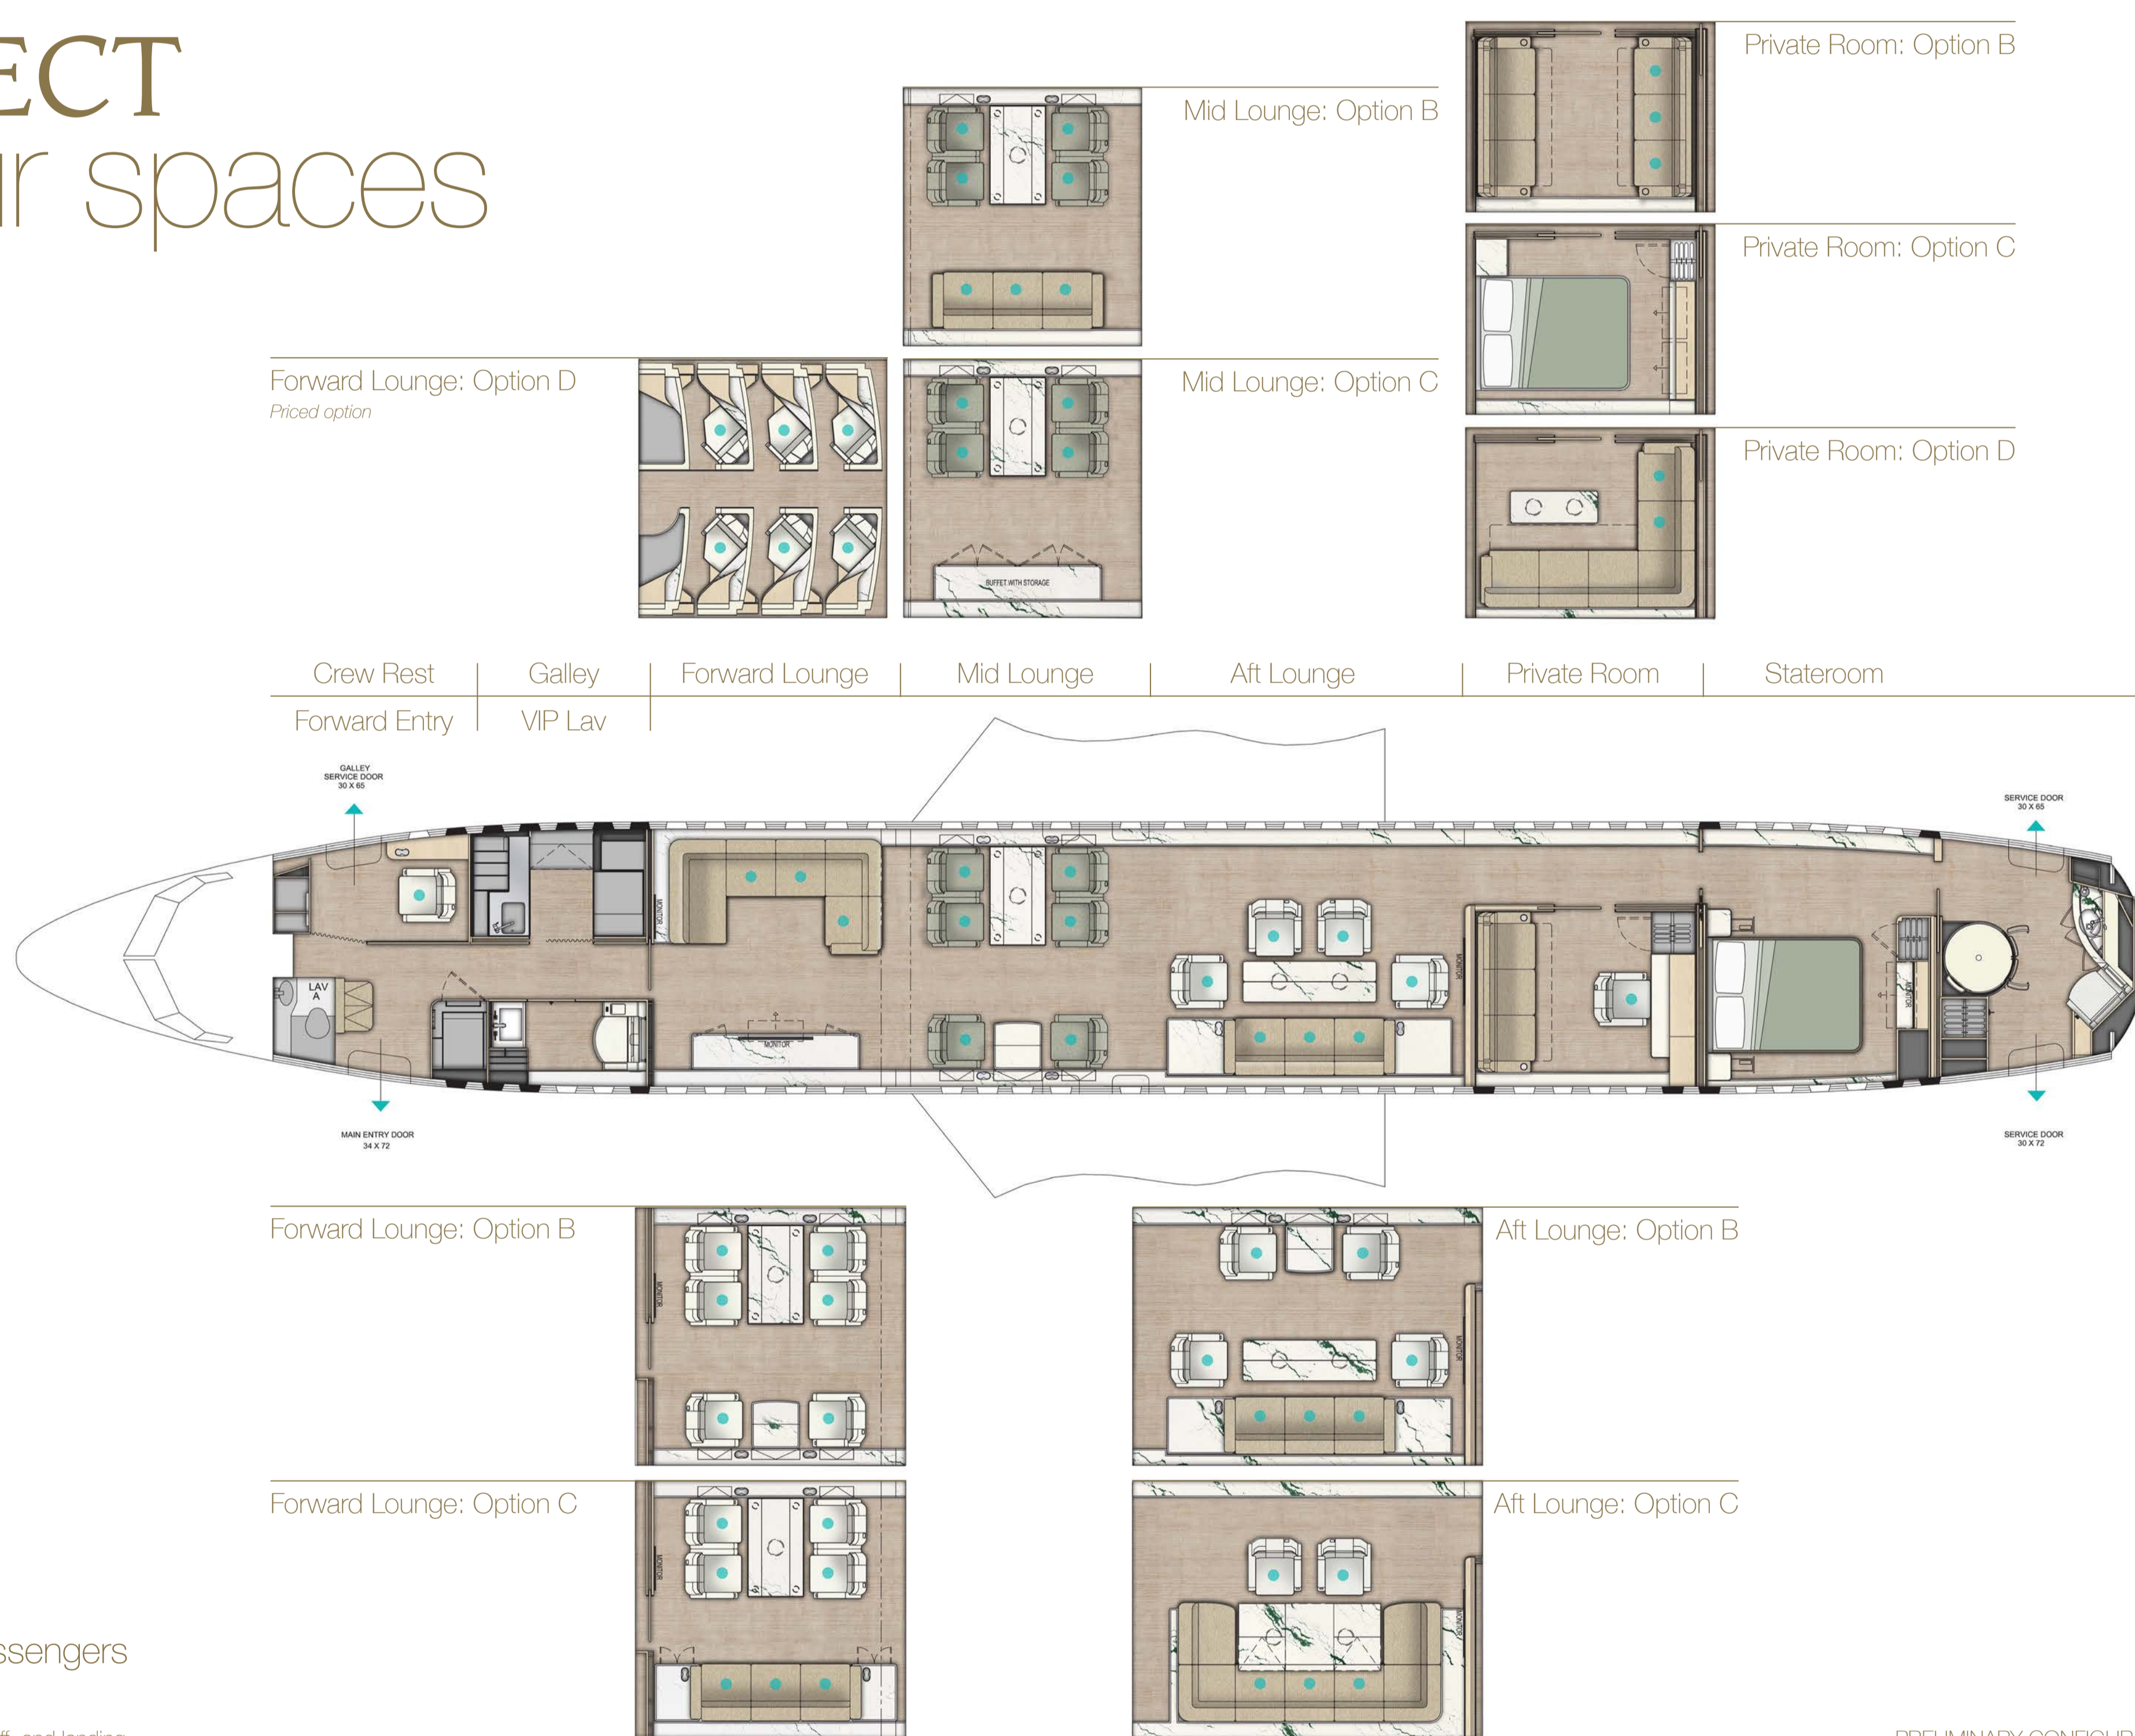

BBJ | SELECT

A new offering available on the BBJ 737-7

Custom

144 possible interior layouts

Accelerated

Ready for service in 2026

Simple

Single contract with Boeing

SELECT your spaces

SELECT your style

Curated color palettes can be used as is, or further customized for a unique look