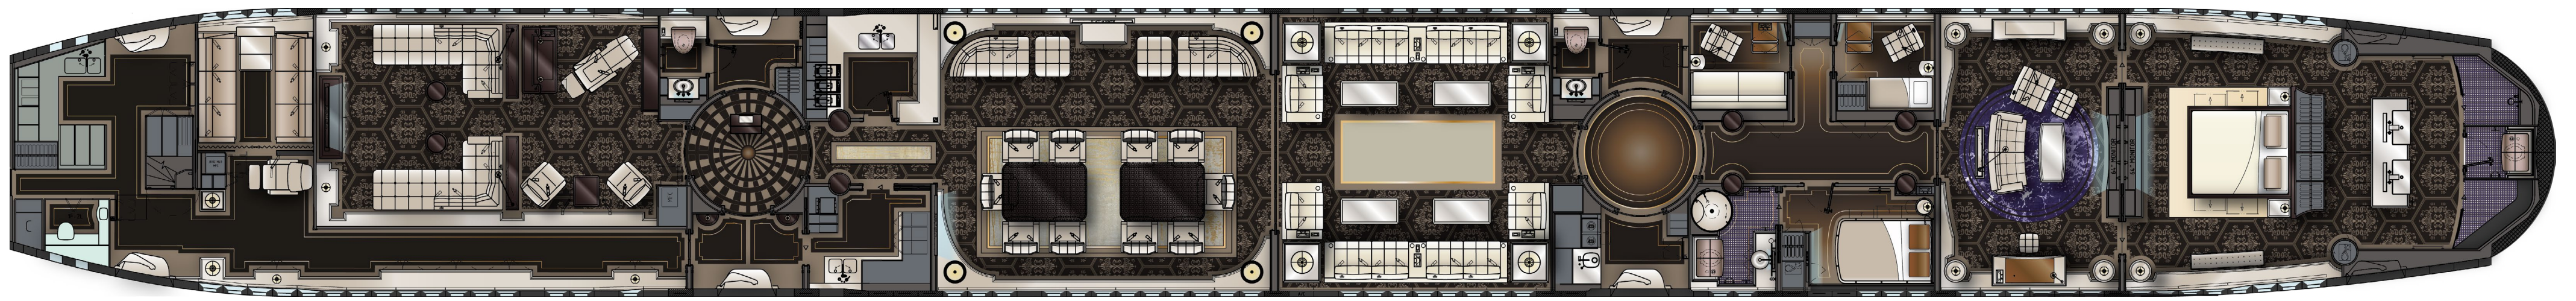

BOEING BUSINESS JETS

BBJ 777X

Image courtesy: MBG International Design

Image courtesy: Jet Aviation

Image courtesy: Jet Aviation

Fly anywhere nonstop

Range capability

Any city, any time, the BBJ 777X will get you there with unrestricted nonstop flight capability

BBJ 777-8

BBJ 777-9

| | | |
|------------------------------------|--|--|
| Maximum cabin altitude | 6,000 ft | 6,000 ft |
| 75 passenger range | 21,570 km 11,645 nmi | 20,420 km 11,025 nmi |
| Cabin area | 302.5 m ² 3,256 ft ² | 342.7 m ² 3,689 ft ² |
| Cargo volume | 170.2 m ³ 6,012 ft ³ | 218.2 m ³ 7,707 ft ³ |
| Total (variable) operating cost/hr | \$14,760 | \$15,050 |